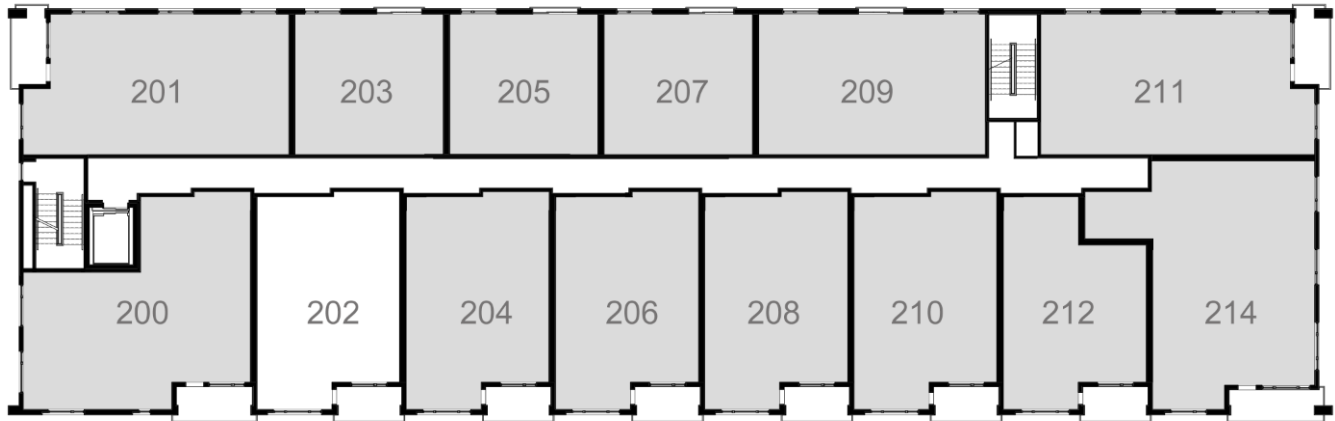

PRICES AND AVAILABILITY | Second Floor Residential Level

Updated: April 10, 2018

*Each apartment includes heat, hot water and one covered parking space per bedroom, +except 203 has an uncovered space.

UNIT	DESCRIPTION	RENT	AVAILABILITY
200	2-Bedroom / 2-Bath with Balcony and River & City Views (1,120 SF)		Rented
201	2-Bedroom / 2-Bath with Balcony and City & Nature Views (1,040 SF)		Rented
202	1-Bedroom with Balcony, Den and River Views (860 SF)		Rented
203	1-Bedroom with Romeo & Juliet Balcony and Nature Views (630 SF)		Rented
204	1-Bedroom with Balcony, Den and River Views (860 SF)		Rented
205	1-Bedroom with Romeo & Juliet Balcony and Nature Views (630 SF)		Rented
206	1-Bedroom with Balcony, Den and River Views (860 SF)		Rented
207	1-Bedroom with Romeo & Juliet Balcony and Nature Views (630 SF)		Rented
208	1-Bedroom with Balcony, Den and River Views (860 SF)		Rented
209	2-Bedroom / 2-Bath with R&J Balcony, Nature & River Views (940 SF)		Rented
210	1-Bedroom with Balcony, Den and River Views (860 SF)		Rented
211	2-Bedroom / 2-Bath with Balcony and River & Nature Views (1,040 SF)		Rented
212	1-Bedroom with Balcony and River Views (760 SF)		Rented
214	2-Bedroom / 2-Bath with Balcony, Den and Primary River Views (1,200 SF)		Rented