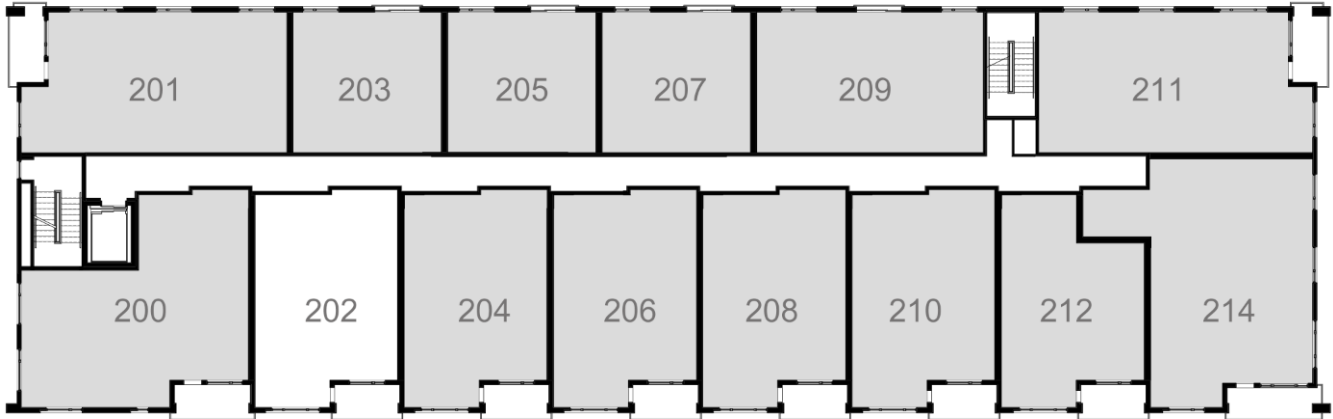

**PRICES AND AVAILABILITY | Second Floor Residential Level**

Updated: October 18, 2017

\*Each apartment includes heat, hot water and one covered parking space per bedroom, +except 203 has an uncovered space.

UNIT	DESCRIPTION	RENT	AVAILABILITY
200	2-Bedroom / 2-Bath with Balcony and River & City Views (1,120 SF)		Rented
201	2-Bedroom / 2-Bath with Balcony and City & Nature Views (1,040 SF)		Rented
202	1-Bedroom with Balcony, Den and River Views (860 SF)		Rented
203	1-Bedroom with Romeo & Juliet Balcony and Nature Views (630 SF)	\$1550/month+	10/15/17
204	1-Bedroom with Balcony, Den and River Views (860 SF)		Rented
205	1-Bedroom with Romeo & Juliet Balcony and Nature Views (630 SF)		Rented
206	1-Bedroom with Balcony, Den and River Views (860 SF)		Rented
207	1-Bedroom with Romeo & Juliet Balcony and Nature Views (630 SF)		Rented
208	1-Bedroom with Balcony, Den and River Views (860 SF)		Rented
209	2-Bedroom / 2-Bath with R&J Balcony, Nature & River Views (940 SF)		Rented
210	1-Bedroom with Balcony, Den and River Views (860 SF)		Rented
211	2-Bedroom / 2-Bath with Balcony and River & Nature Views (1,040 SF)		Rented
212	1-Bedroom with Balcony and River Views (760 SF)	\$1800/month	12/1/17
214	2-Bedroom / 2-Bath with Balcony, Den and Primary River Views (1,200 SF)		Rented